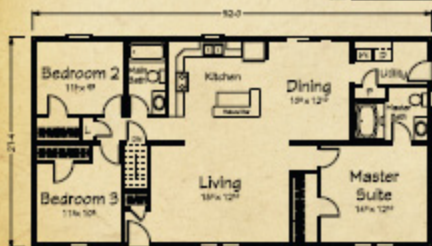

NIAGARA

Ranch

1422 Square Feet

Crawlspace Plan

Basement Plan

Heritage
COLLECTION