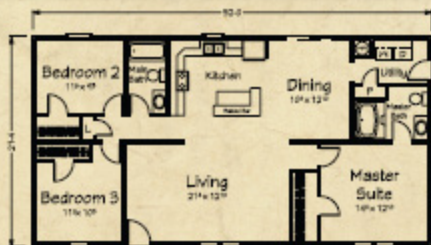

NIAGARA

Ranch

1422 Square Feet

Crawlspace Plan

Basement Plan

Heritage
COLLECTION