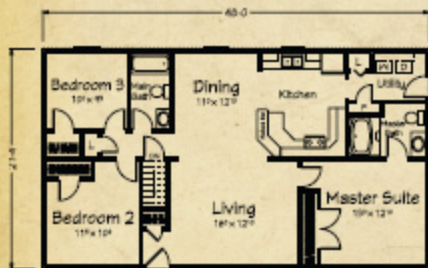

LOCKWOOD

Ranch

1212 Square Feet

Crawlspace Plan

Heritage
COLLECTION