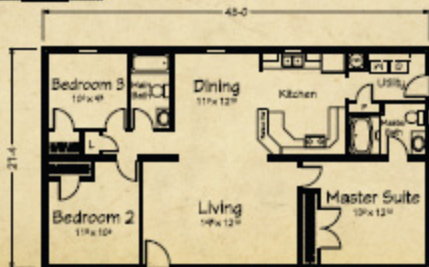

LOCKWOOD

Ranch

1212 Square Feet

Crawlspace Plan

Heritage
COLLECTION